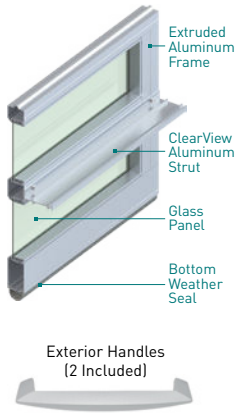

Amarr® Horizon

Construction

ALUMINUM HO1000

An Amarr Horizon HO1000 multiview door offers unique styling to match any modern architecture.

- Extruded aluminum frame provides durability, low maintenance and corrosion resistance
- Tongue and groove section joints provide additional protection against the elements
- ClearView Aluminum Strut System does not restrict viewing area and adds strength and durability
- Equal glass heights in all sections of a door
- Glass expands up to 8'2" wide

Specifications

AMARR HORIZON HO1000

FRAME CONSTRUCTION	2" thick aluminum
SECTION HEIGHTS	Varies by door height
DOOR WIDTHS	2' – 20' 2" (in 1" increments)
DOOR HEIGHTS	6' – 20' 1"
CLEARVIEW STRUT SYSTEM	Only required for doors ≥ 16'
WIND LOAD¹ AVAILABLE	NA
FINISH WARRANTY²	5 Years
WORKMANSHIP WARRANTY²	5 Years
HARDWARE WARRANTY²	5 Years

Door Configurations

For Single Pane Glazing		
Door Width	# Center Stiles	# Windows/Section
Up to 8' 2"	0	2
8' 3" – 16' 2"	1	4
16' 3" – 20' 2"	2	6

For Insulated Glazing		
Door Width	# Center Stiles	# Windows/Section
Up to 10' 2"	1	4
10' 3" – 16' 2"	2	6
16' 3" – 20' 2"	3	8

Glazing Options

	Single Pane										Insulated		
	Tempered				Laminated	Polycarbonate			Acrylic			Tempered	
	3/16" STD	3/16" Low-E	1/4"	1/4" Low-E		Single 1/8"	Single 1/4"	Tri-Wall 5/8"	1/8"	1/4"	1/2"		1/2" Low-E
CLEAR													
OBSCURE	•												
GRAY	•											•	•
BRONZE	•							•				•	•
GREEN	•											•	•
FROST	•		•					•				•	
SNOW					•		•						
WHITEOUT					•								
BLACK ICE					•								

Entrematic and Amarr as words and logos are trademarks owned by Entrematic Group AB or companies within the Entrematic Group.

©Entrematic Group AB 2017. All rights reserved. Printed in USA Form #6371117/40M/GVS

Colors

Actual color may vary from samples shown.

IN STOCK FINISHES

ANODIZE

PAINT

SPECIAL ORDER FINISHES

Longer lead time and price upcharge may apply.