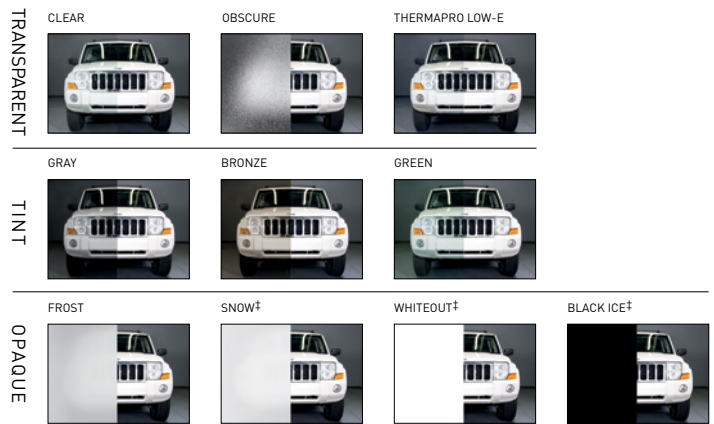

Glass

Glass is tempered and available as single pane or insulated.

Entrematic
165 Carriage Court
Winston-Salem, NC 27105
800.503.DOOR
www.amarr.com

YOUR LOCAL AMARR DEALER: