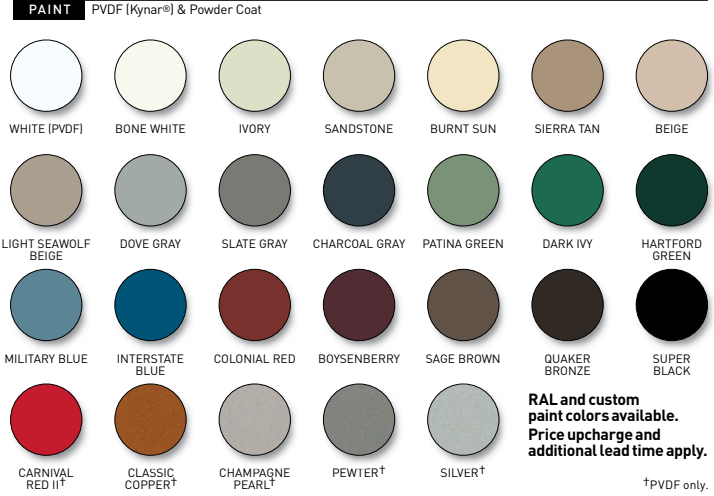

ANODIZE

PAINT

RAL and custom paint colors available. Price upcharge and additional lead time apply.

†PVDF only.

	PVDF (Kynar®)	Powder Coat
FADE RESISTANT	++	+
CORROSION RESISTANT	++	+
UV RESISTANT	++	+
ABRASION RESISTANT	+	++
STANDARD COLORS	26	21
RAL/CUSTOM COLORS PRICE UPCHARGE	$	$$
TOUCH-UP PAINT	Included	NOT included